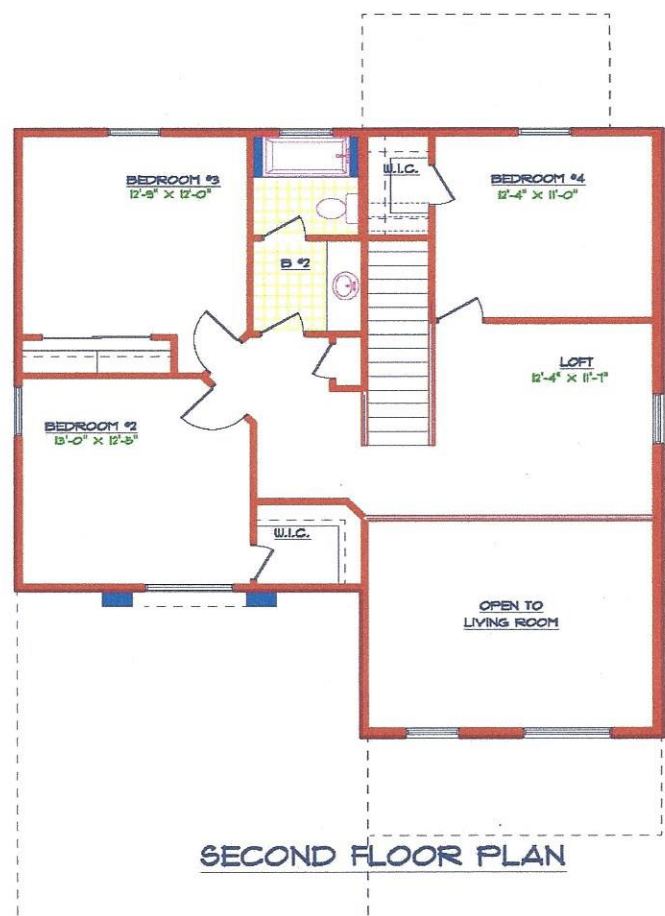

# THE MARCUS W/LOFT TILE

## 835 Lorraine Park

2088 SQ.FT. W 36'-5 1/2" X D 47'-11"

2,088 Sq. Ft. – 4 Bedrooms – 2.5 Bathrooms – 2 Car Garage