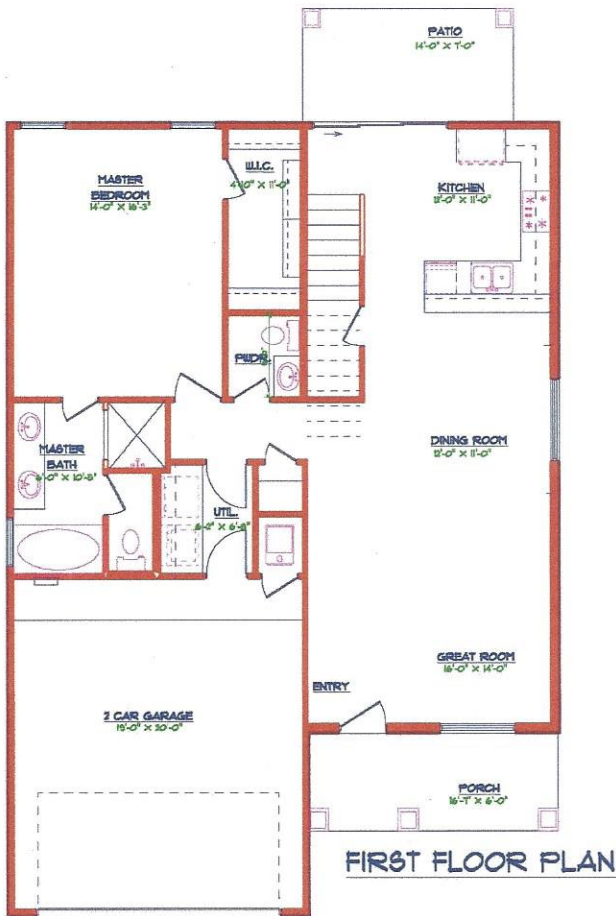

# THE MARCUS W/LOFT TILE

## 835 Lorraine Park

2088 SQ.FT. W 36'-5 1/2" X D 47'-11"

2,088 Sq. Ft. – 4 Bedrooms – 2.5 Bathrooms – 2 Car Garage