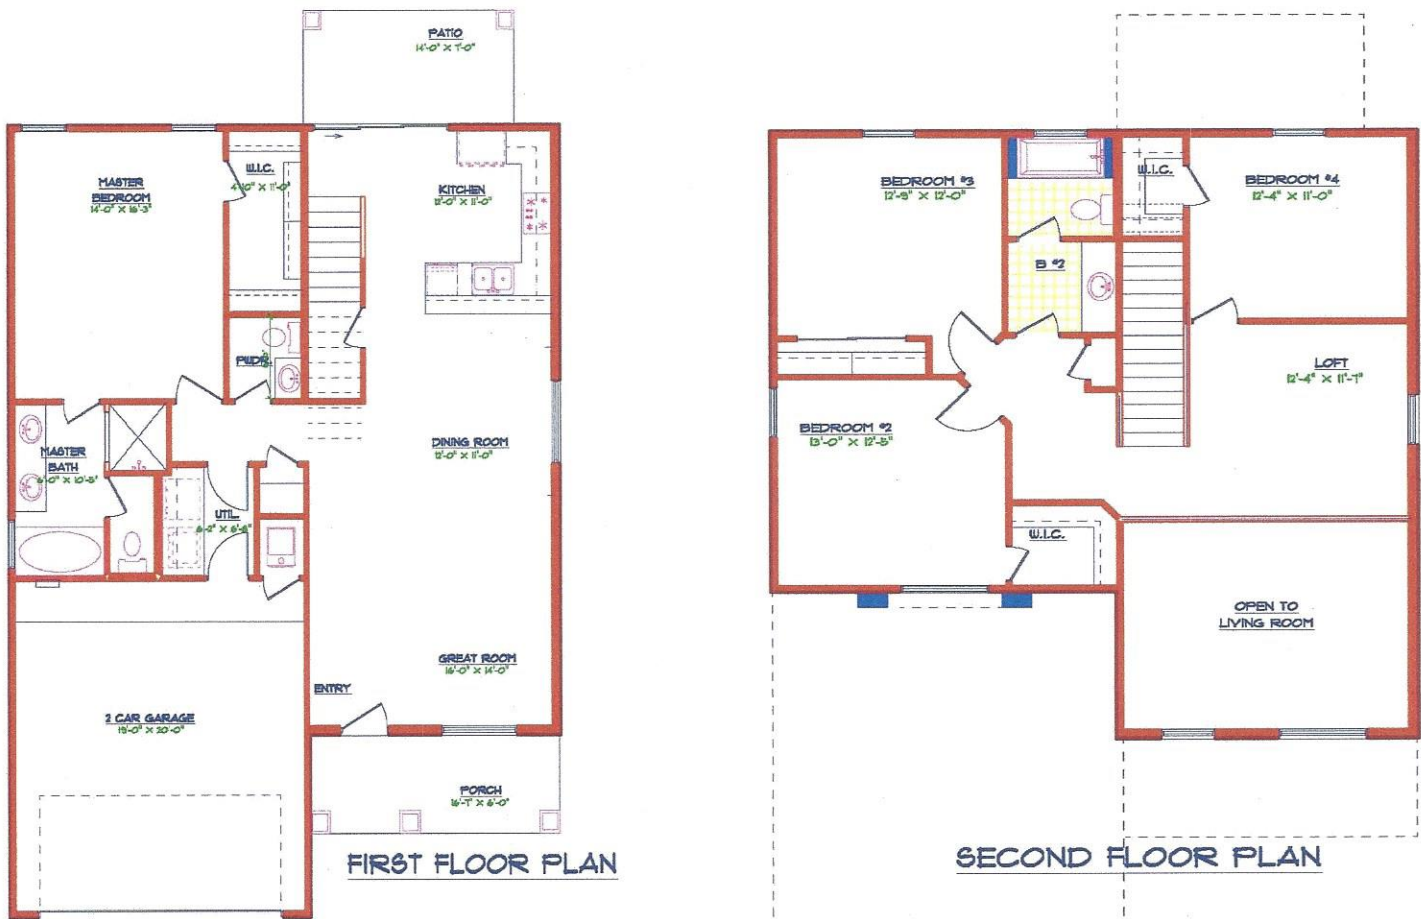

# THE MARCUS W/LOFT TILE

## 837 Lorraine Park

2088 SQ.FT. W 36'-5 1/2" X D 47'-11"

2,088 Sq. Ft. – 4 Bedrooms – 2.5 Bathrooms – 2 Car Garage