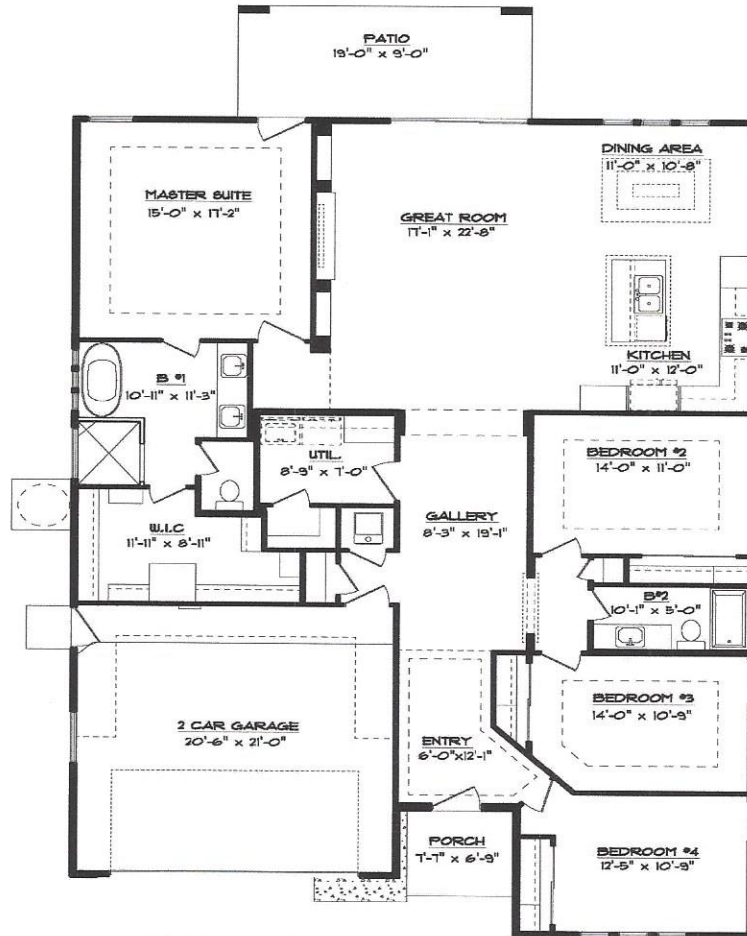

# THE LUANN "C" (Mod)

1617 Land Rush St.

2,242 Sq. Ft. – 4 Bedrooms – 2 Bathrooms – 2 Car Garage

Floor Plan, Amenities, Price and Availability are subject to change without notice

5/31/17