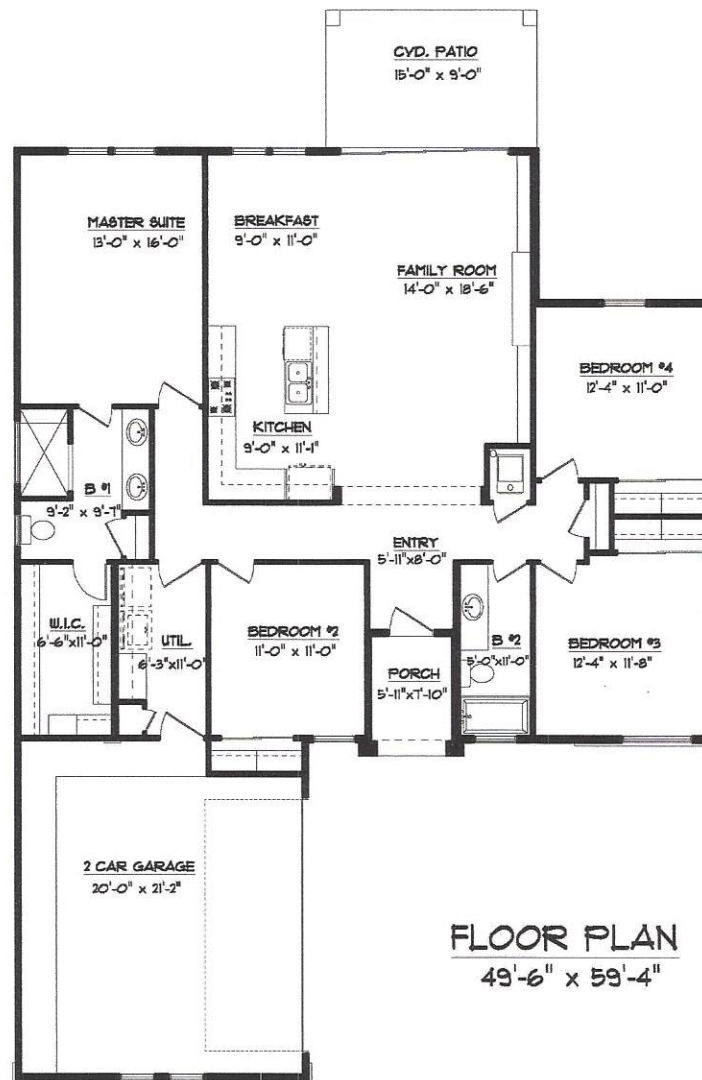

THE VALENCIA "C"

1069 Iron Hill Ave.

FRONT ELEVATION

1,749 Sq. Ft. – 4 Bedrooms – 2 Bathrooms – 2 Car Garage

Floor Plan, Amenities, Price and Availability are subject to change without notice

6/26/17