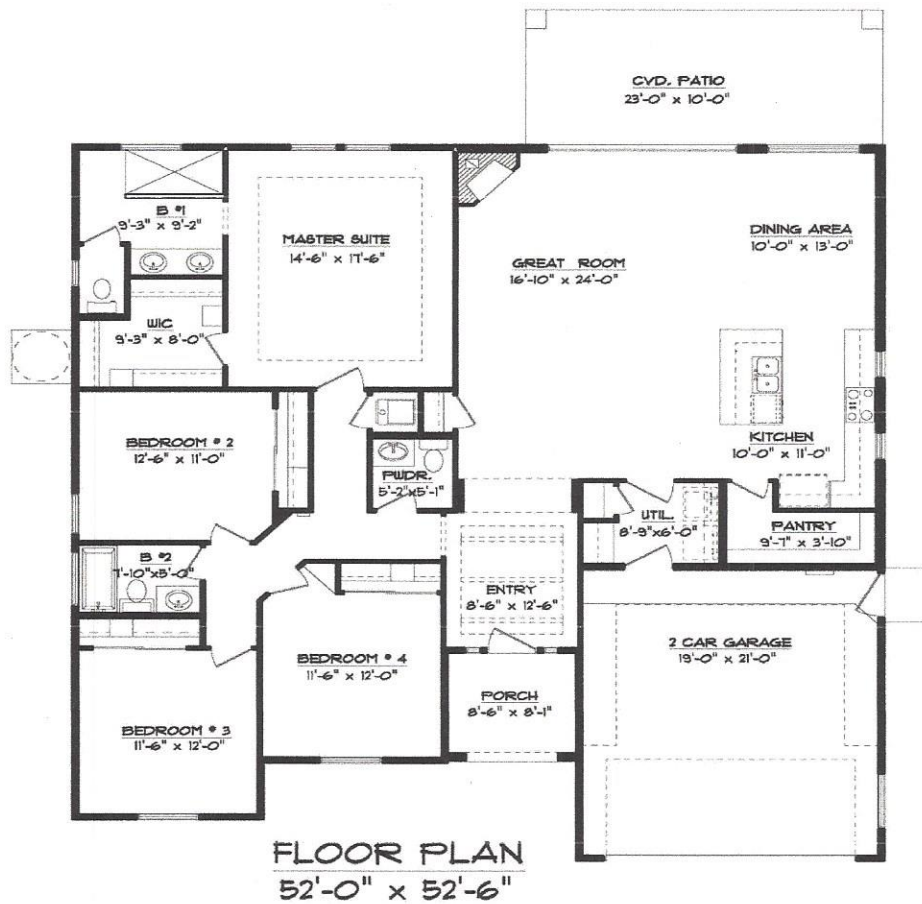

THE DAVINCI W/PWDR

2434 Tesuque Place

2,086 Sq. Ft. – 4 Bedrooms – 2.5 Bathrooms – 2 Car Garage