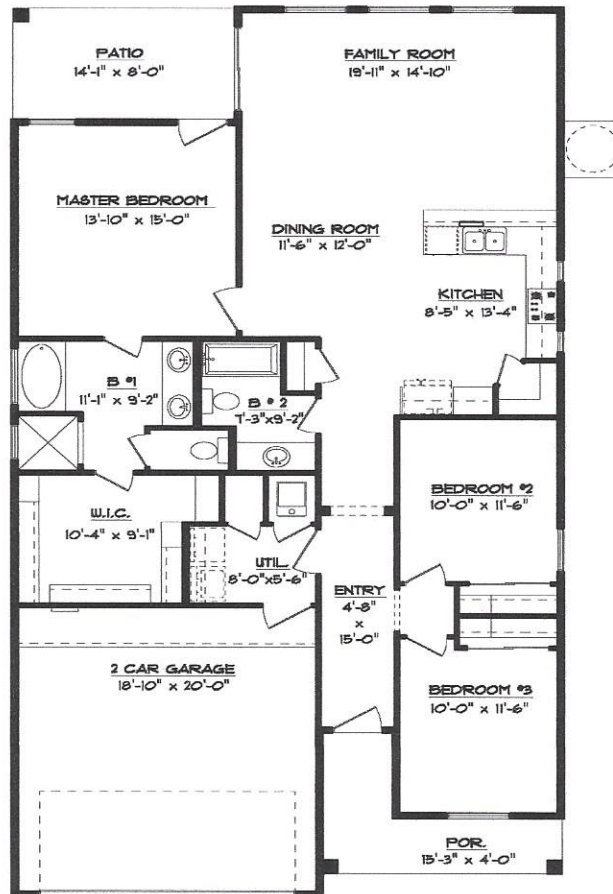

THE YUCATAN

1120 Jaime J. Zapata

FLOOR PLAN
34'-8" x 62'-9"

1,578 Sq. Ft. – 3 Bedrooms – 2 Bathrooms – 2 Car Garage