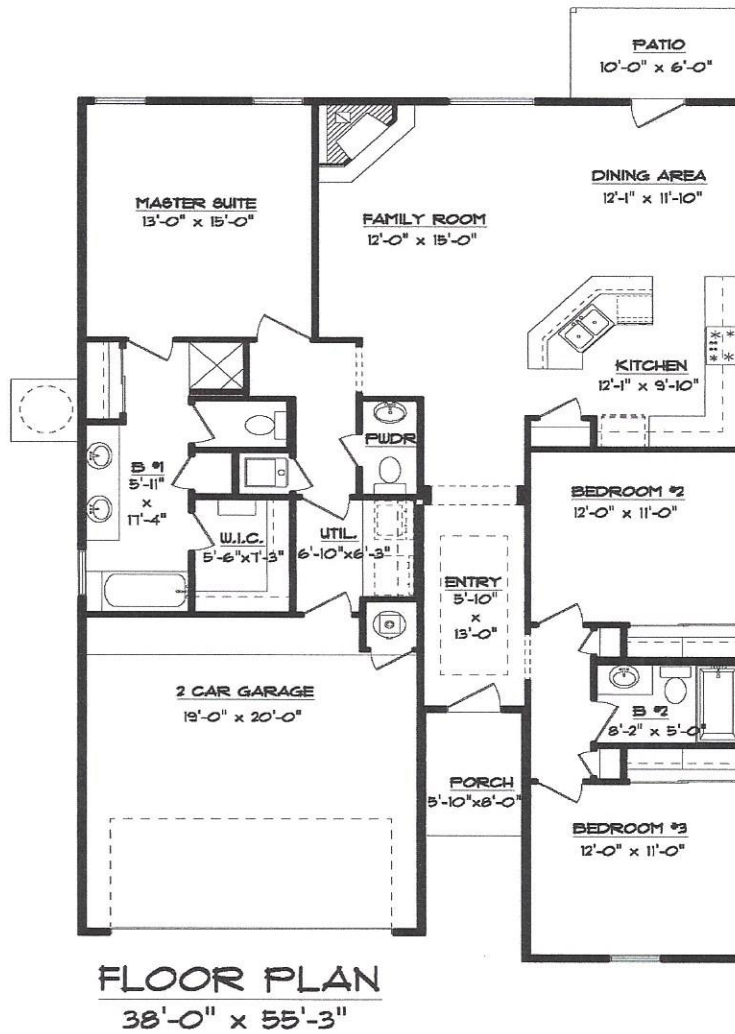

THE CHOCTAW

5927 Bocote Wood

1,596 Sq. Ft. – 3 Bedrooms – 3 Bathrooms – 2 Car Garage