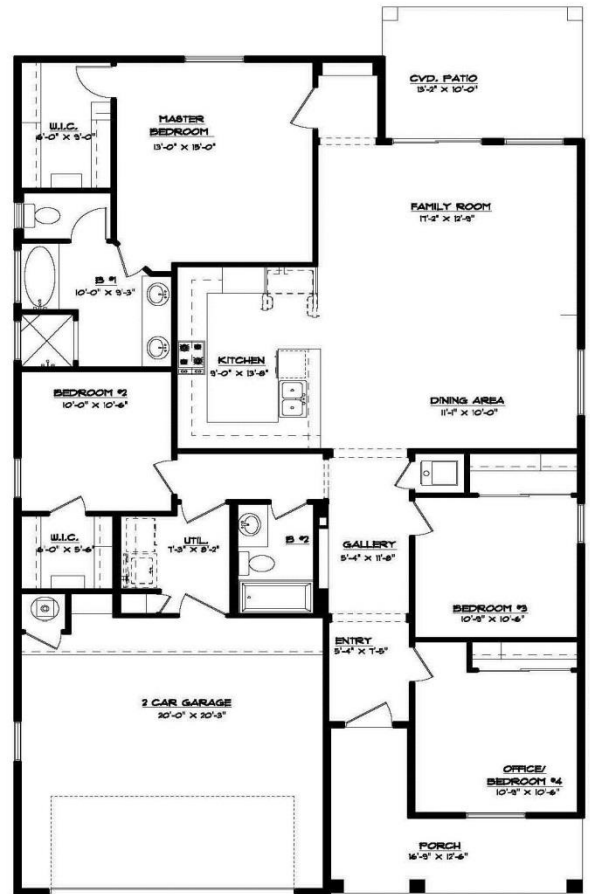

LA FRANCIA "M"

843 Lorraine Park Ave

1701 SQ.F

FLOOR PLAN
W 37'-4" X D 62'-5"

1,701 Sq. Ft. – 4 Bedrooms – 2 Bathrooms – 2 Car Garage