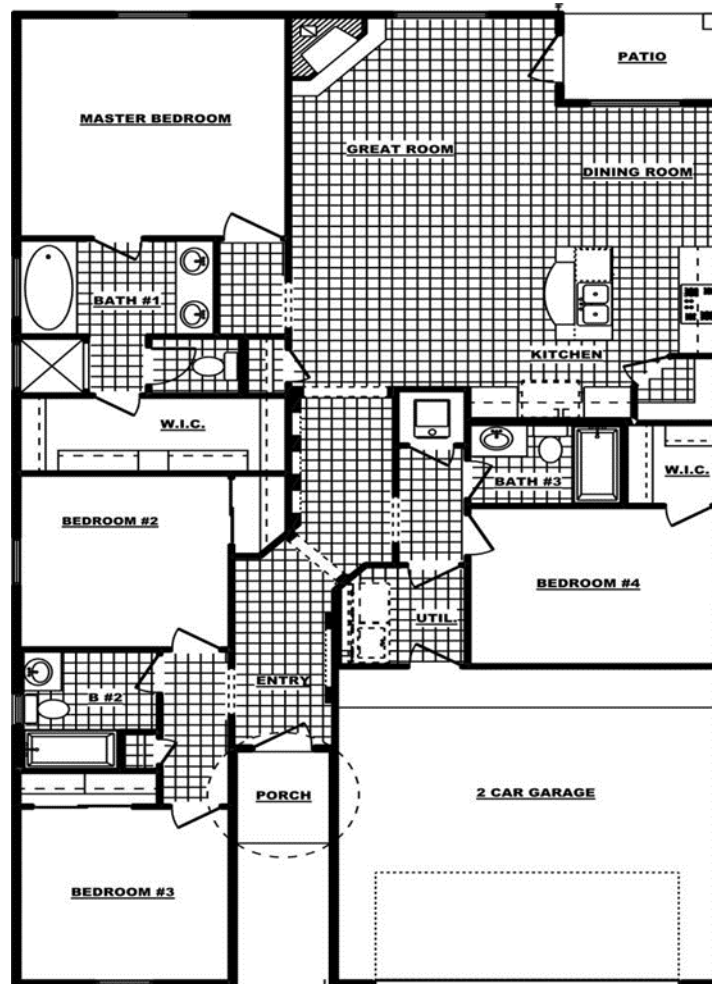

The Paraiso T.A. "B"

865 Maple Park

FRONT ELEVATION

1,807 Sq. Ft. – 4 Bedroom – 3 Bath – 2 Car Garage

The Paraiso T.A. "B"

865 Maple Park