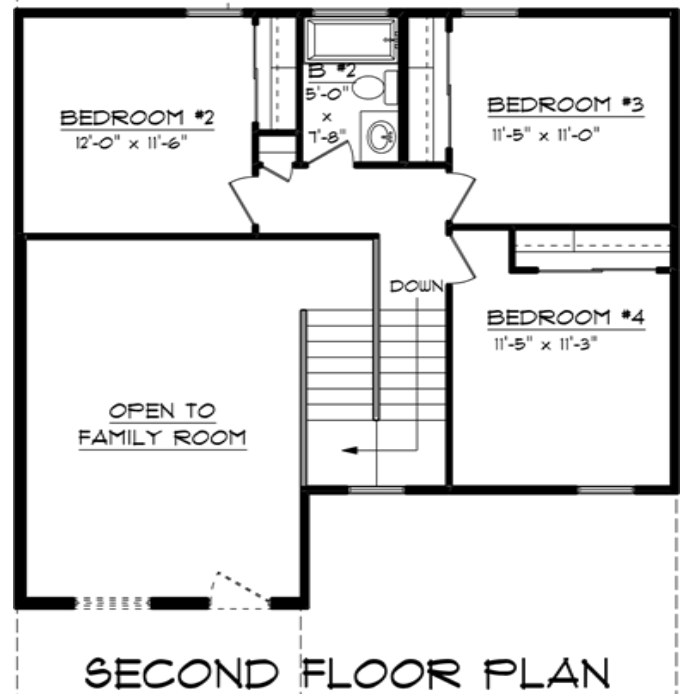

# La Hacienda S

906 Holly Park Ave.

1,703 Sq. Ft. – 4 Bedroom – 2.5 Bath – 2 Car Garage

Floor Plan, Amenities, Price and Availability are subject to change without notice