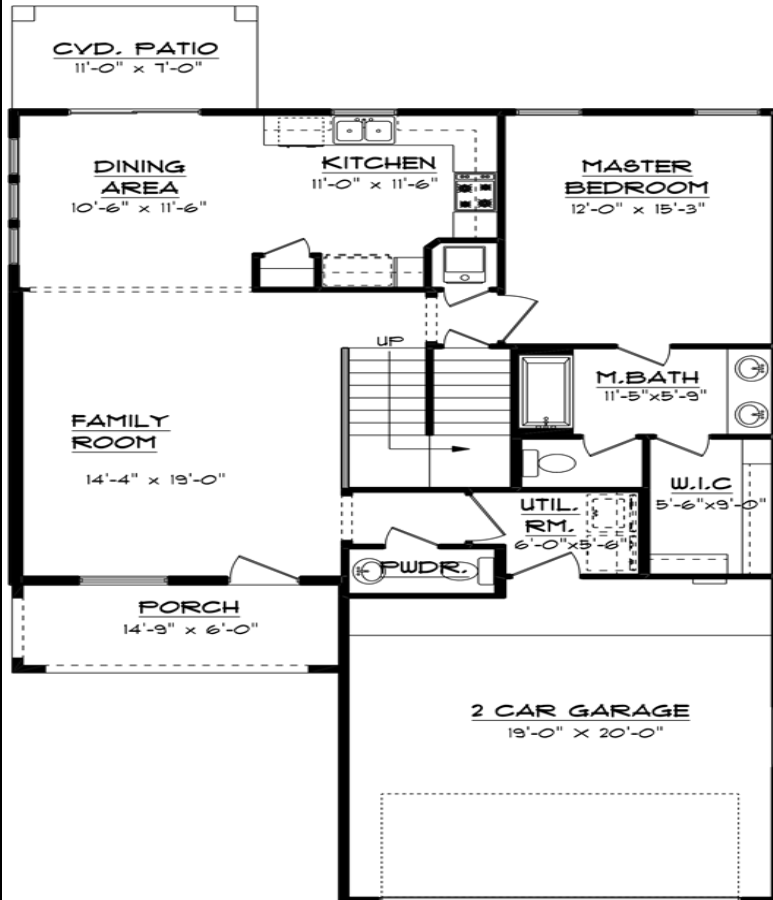

# La Hacienda S

906 Holly Park Ave.

1,703 Sq. Ft. – 4 Bedroom – 2.5 Bath – 2 Car Garage

Floor Plan, Amenities, Price and Availability are subject to change without notice

# La Hacienda S

906 Holly Park Ave.