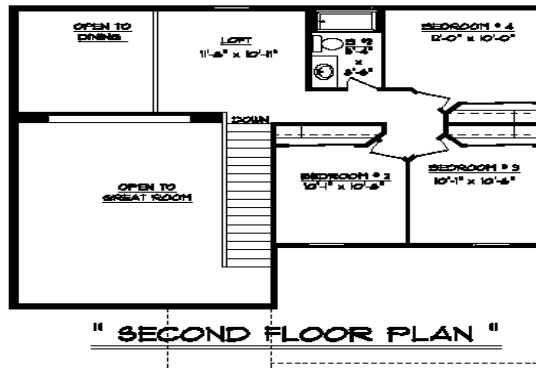

# The Grand Zapata

4BR 2.5 Bath 2Car

**" FIRST FLOOR PLAN "**  
41'-2" x 38'-8"

**" SECOND FLOOR PLAN "**