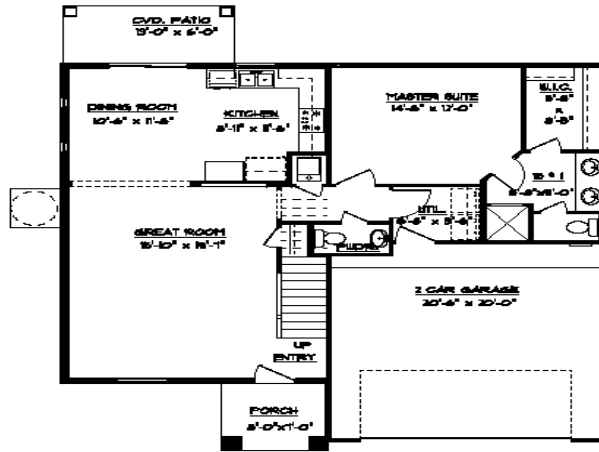

# The Grand Zapata

4BR 2.5 Bath 2Car

**" FIRST FLOOR PLAN "**  
41'-2" x 38'-8"

**" SECOND FLOOR PLAN "**