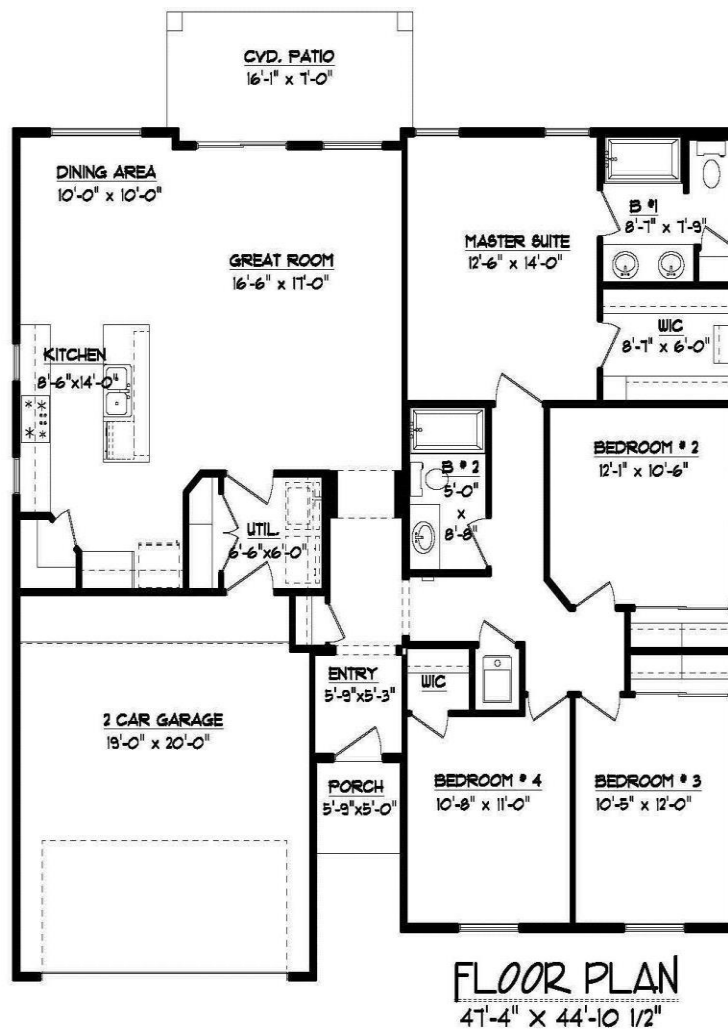

THE TIFFANY

1006 Freedom Dr.

1,618 Sq. Ft. – 4 Bedrooms – 2 Bathrooms – 2 Car Garage

Floor Plan, Amenities, Price and Availability are subject to change without notice

03/08/17