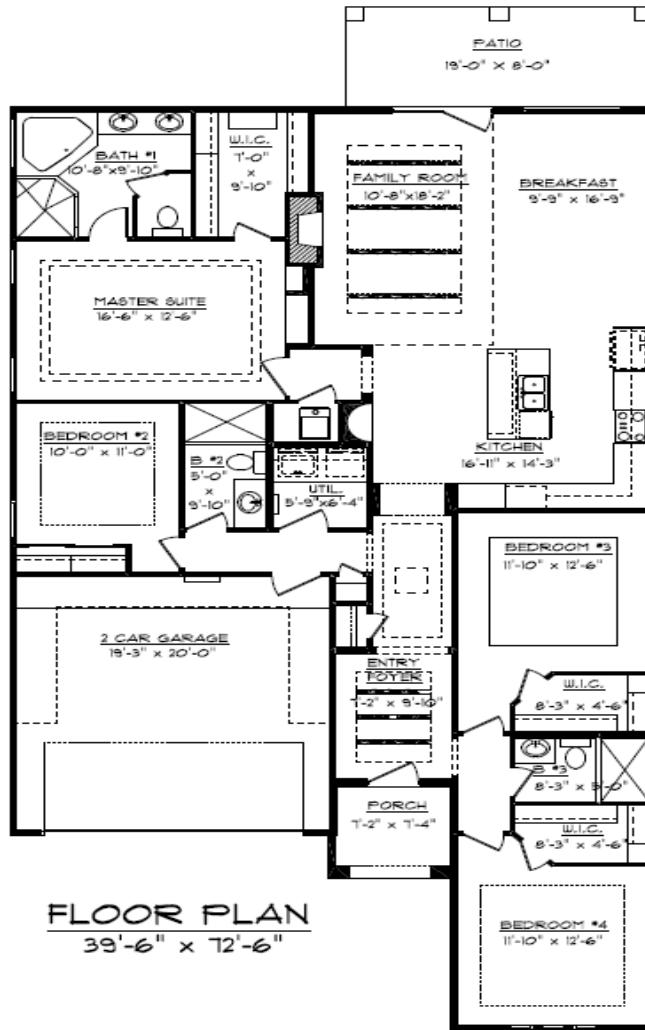

THE ALAMO

7320 Canyon Wren

2,046 Sq. Ft.-4 Bedroom-3 Bathroom-2 Car Garage