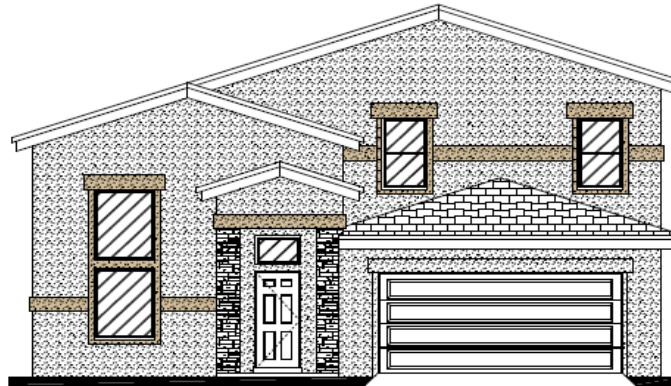

THE GRAND ZAPATA S

7755 Enchanted View

FRONT ELEVATION

1,737 Sq. Ft. – 4 Bedroom – 2.5 Bathroom – 2 Car Garage