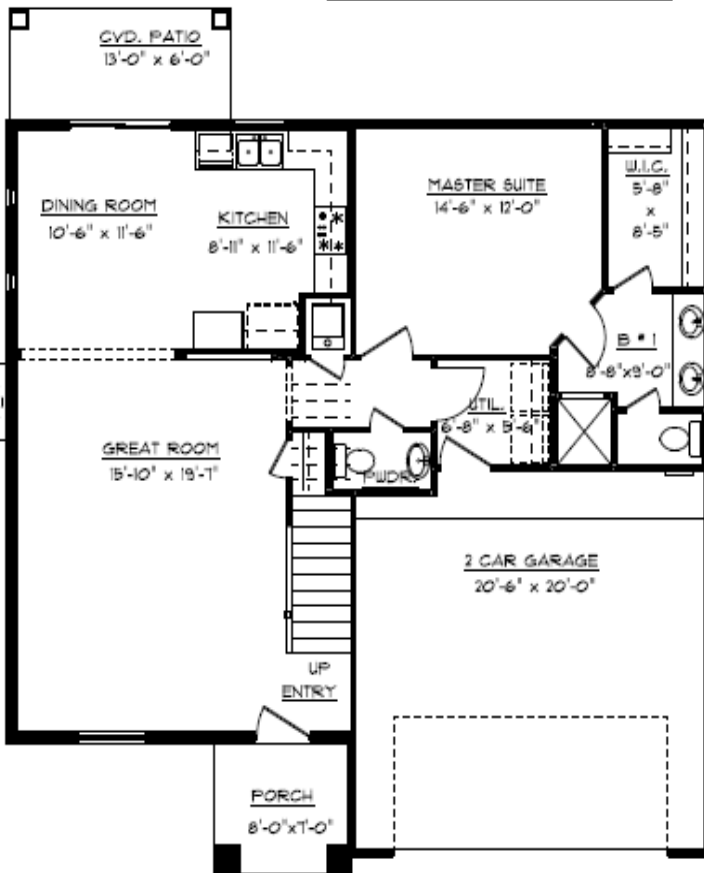

THE GRAND ZAPATA S

7755 Enchanted View

FRONT ELEVATION

1,737 Sq. Ft. – 4 Bedroom – 2.5 Bathroom – 2 Car Garage