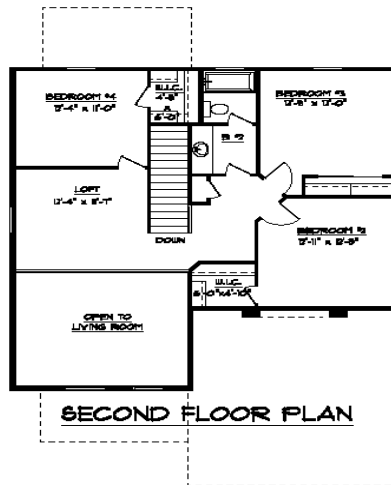

# The Marcus S

4BR 2.5 Bath 2Car 2088 Sq Ft

**FIRST FLOOR PLAN**  
36'-5" x 41'-11"

**SECOND FLOOR PLAN**