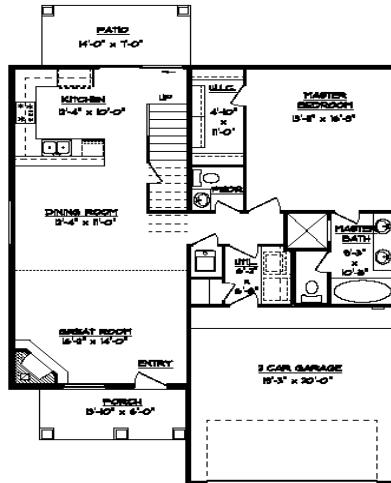

# The Marcus S

4BR 2.5 Bath 2Car 2088 Sq Ft

**FIRST FLOOR PLAN**  
36'-5" x 41'-11"

**SECOND FLOOR PLAN**