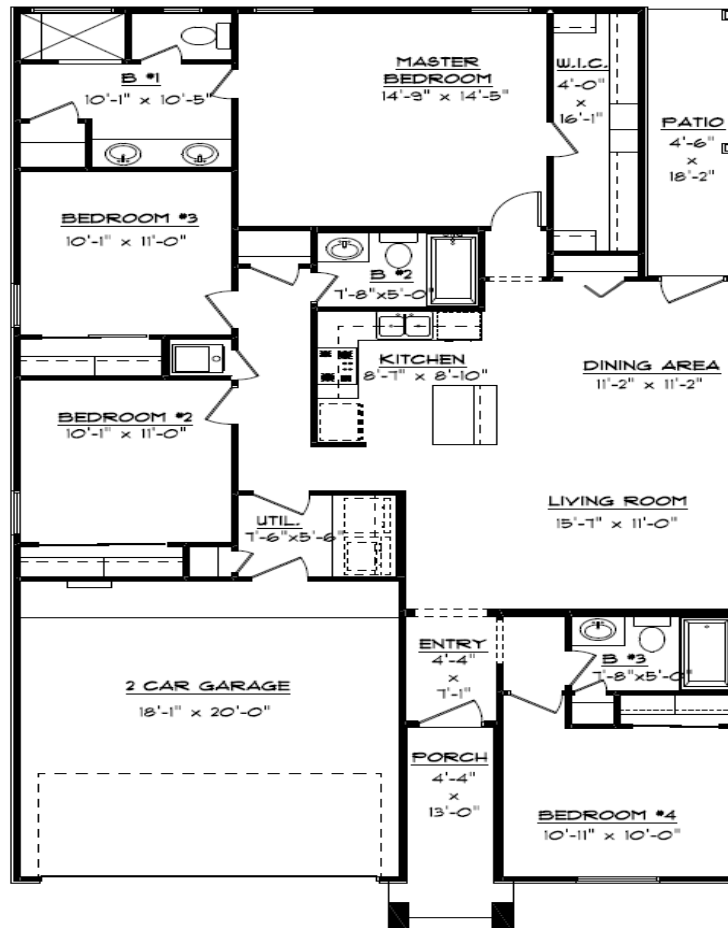

# THE PACIFIC B MOD

14920 Louis Baudoin Ct.

**FLOOR PLAN**  
34'-7" x 59'-0"

1,559 Sq. Ft. – 4 Bedroom – 3 Bathroom – 2 Car Garage