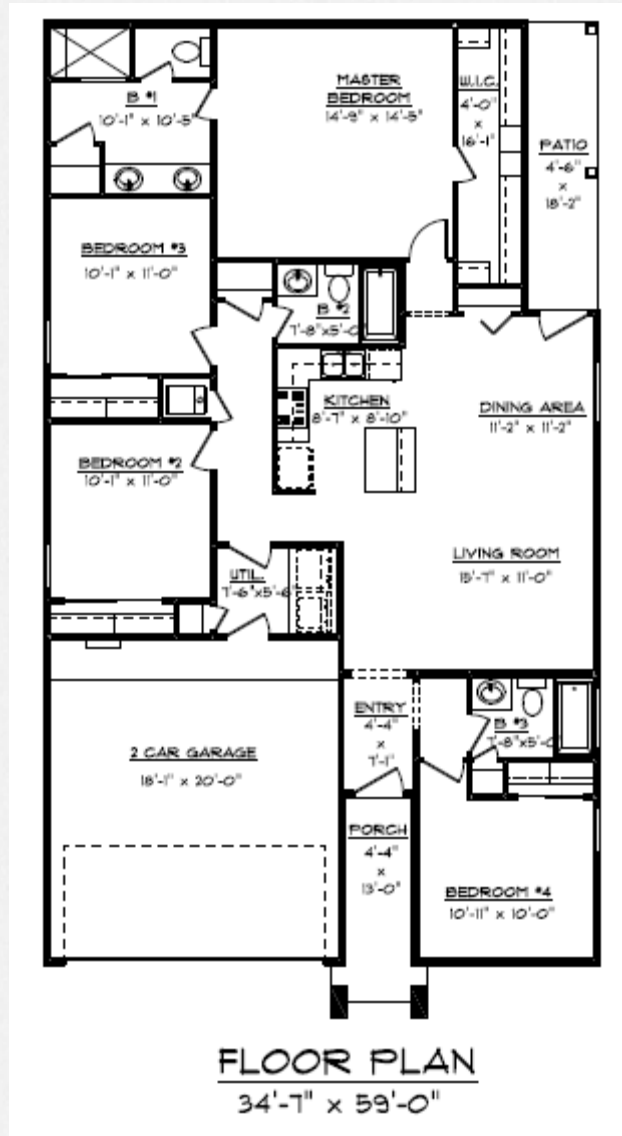

The Pacific B MOD

4BR - 3Bath - 2Car Garage
1559 Sq.Ft.

Floor Plan, Amenities, Price and Availability are subject to change without notice.

915-584-8629