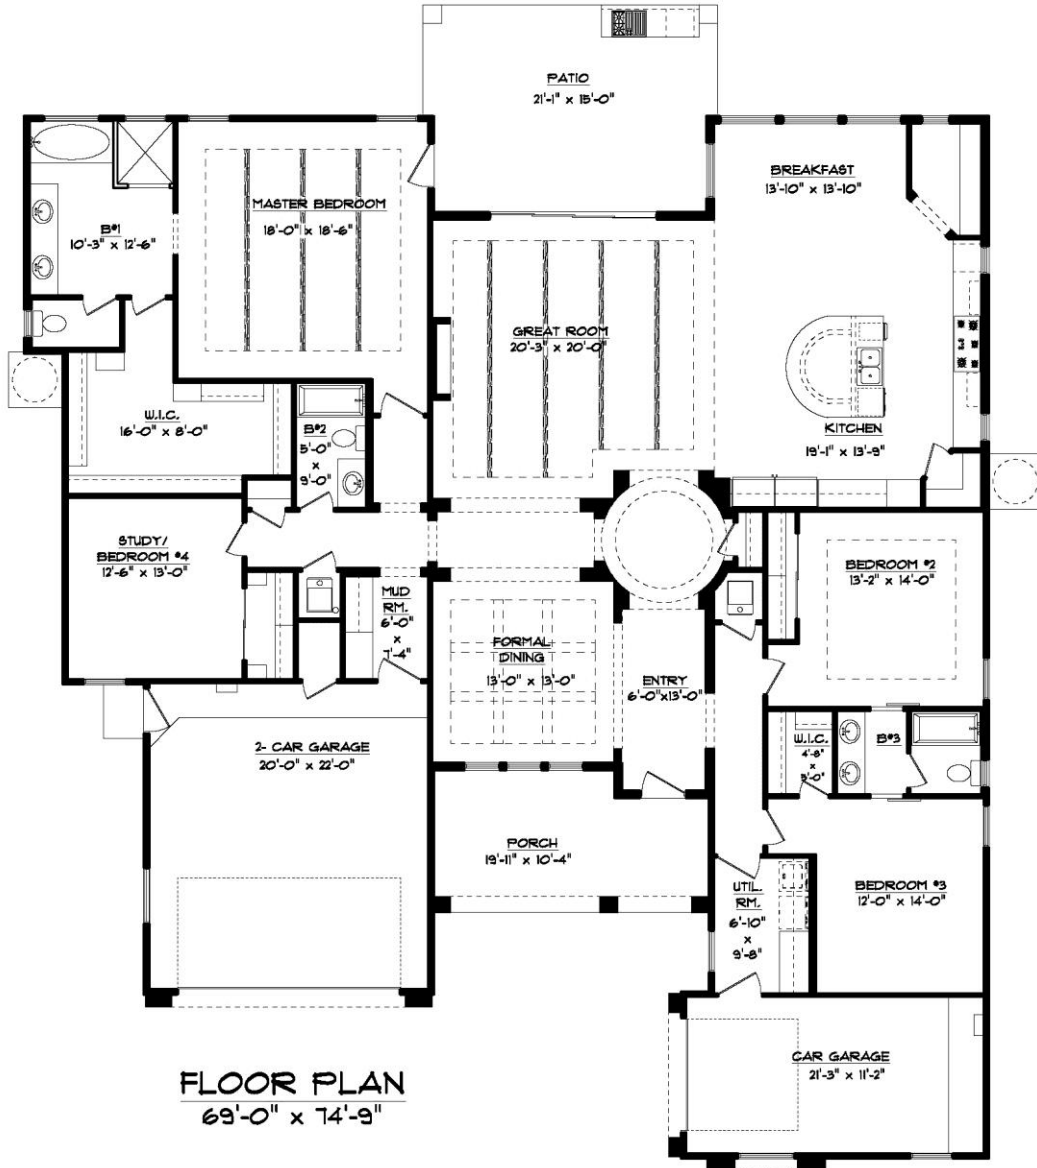

THE TUSCAN

6532 CONTESSA RIDGE DR.

3219 SQFT. – 4 BEDROOMS – 3 BATHROOMS – 3 CAR GARAGE

Build your dream home...

•6300 Escondido Dr. El Paso, TX 79912 •PH: (915) 584-8629 •FX: (915) 225-0087
WINTONHOMES.COM

THE TUSCAN

6532 CONTESSA RIDGE DR.

3219 SQFT. – 4 BEDROOMS – 3 BATHROOMS – 3 CAR GARAGE

Floor Plan, Amenities, Price and Availability are subject to change without notice

•6300 Escondido Dr. El Paso, TX 79912 •PH: (915) 584-8629 •FX: (915) 225-0087
WINTONTHOMES.COM