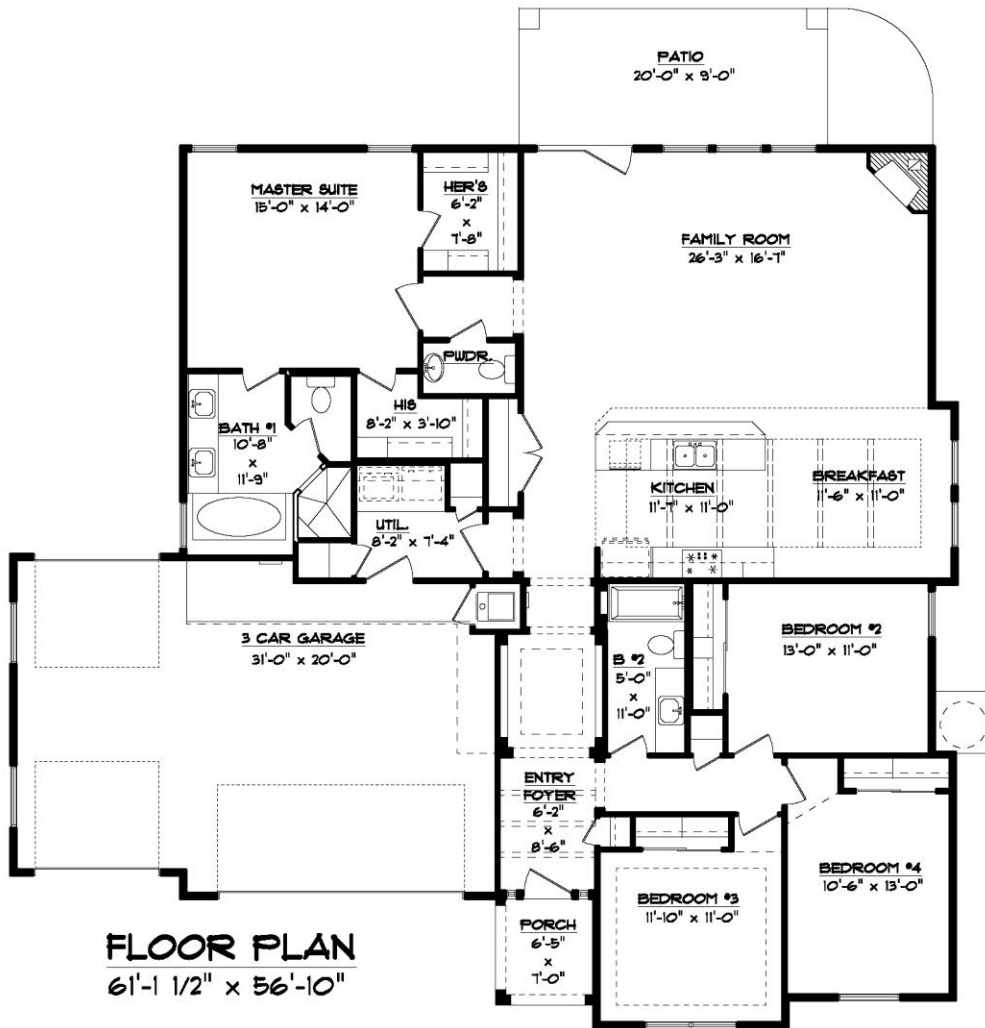

THE LILY W/PWRD

709 VALLEY PINE DR.

2148 SQFT. – 4 BEDROOMS – 2.5 BATHROOMS – 3 CAR GARAGE

Build your dream home...

•6300 Escondido Dr. El Paso, TX 79912 •PH: (915) 584-8629 •FX: (915) 225-0087
WINTONHOMES.COM

THE LILY W/PWRD

709 VALLEY PINE DR.

2148 SQFT. – 4 BEDROOMS – 2.5 BATHROOMS – 3 CAR GARAGE

Floor Plan, Amenities, Price and Availability are subject to change without notice

•6300 Escondido Dr. El Paso, TX 79912 •PH: (915) 584-8629 •FX: (915) 225-0087
WINTONHOMES.COM