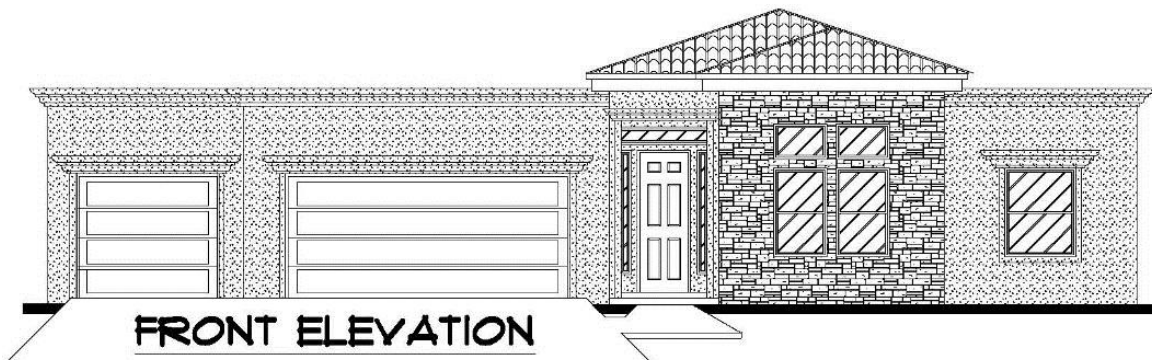

THE LILY W/PWRD

709 VALLEY PINE DR.

2148 SQFT. – 4 BEDROOMS – 2.5 BATHROOMS – 3 CAR GARAGE

Build your dream home...

•6300 Escondido Dr. El Paso, TX 79912 •PH: (915) 584-8629 •FX: (915) 225-0087
WINTONHOMES.COM

THE LILY W/PWRD

709 VALLEY PINE DR.

2148 SQFT. – 4 BEDROOMS – 2.5 BATHROOMS – 3 CAR GARAGE

Floor Plan, Amenities, Price and Availability are subject to change without notice

•6300 Escondido Dr. El Paso, TX 79912 •PH: (915) 584-8629 •FX: (915) 225-0087
WINTONHOMES.COM