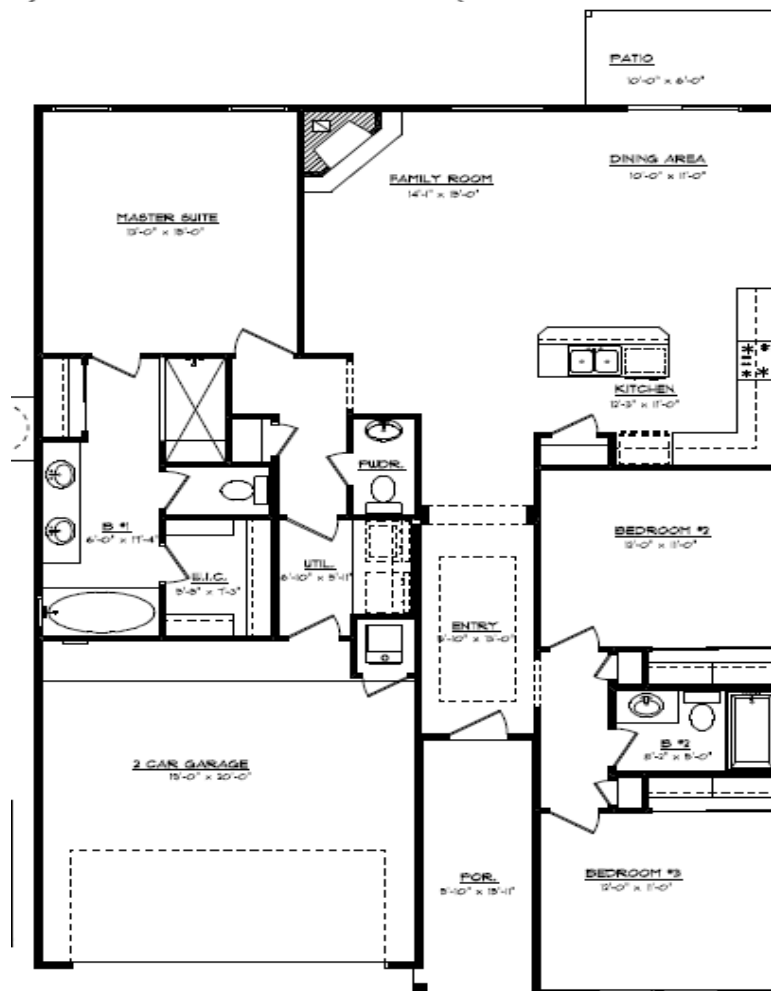

The Hondo P

FLOOR PLAN
38'-0" x 55'-3"

1,596 Sq. Ft. – 3 Bedroom – 2.5 Bath – 2 Car Garage