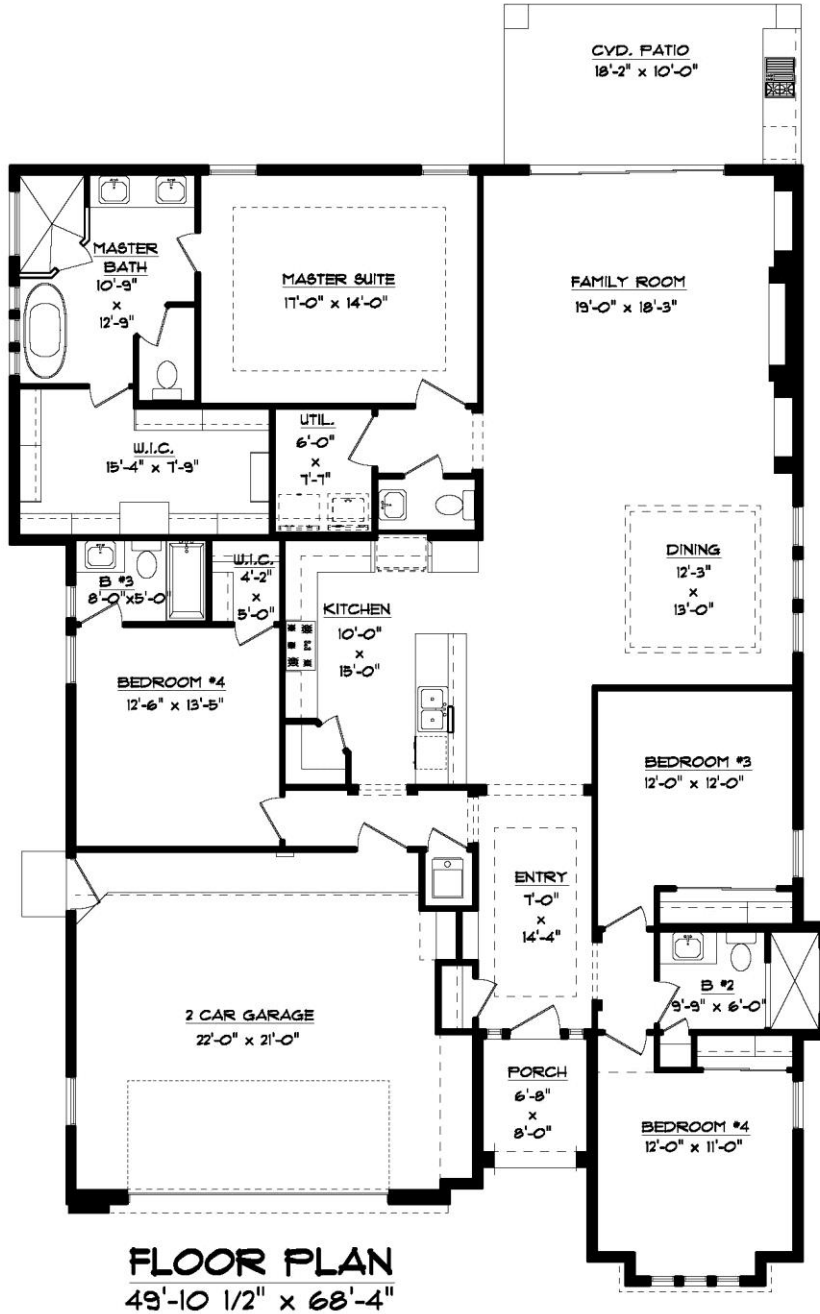

THE HORIZON JR

1750 SIDESADDLE

2416 SQFT. – 4 BEDROOMS – 3 BATHROOMS – 2 CAR GARAGE

Build your dream home...

•6300 Escondido Dr. El Paso, TX 79912 •PH: (915) 584-8629 •FX: (915) 225-0087
WINTONHOMES.COM

THE HORIZON JR

1750 SIDESADDLE

2416 SQFT. – 4 BEDROOMS – 3 BATHROOMS – 2 CAR GARAGE

Floor Plan, Amenities, Price and Availability are subject to change without notice

•6300 Escondido Dr. El Paso, TX 79912 •PH: (915) 584-8629 •FX: (915) 225-0087
WINTONHOMES.COM