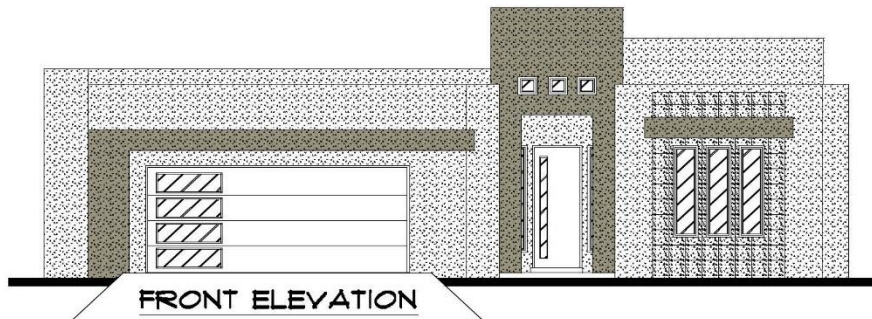

THE HORIZON JR

1750 SIDESADDLE

2416 SQFT. – 4 BEDROOMS – 3 BATHROOMS – 2 CAR GARAGE

Build your dream home...

•6300 Escondido Dr. El Paso, TX 79912 •PH: (915) 584-8629 •FX: (915) 225-0087
WINTONHOMES.COM

THE HORIZON JR

1750 SIDESADDLE

2416 SQFT. – 4 BEDROOMS – 3 BATHROOMS – 2 CAR GARAGE

Floor Plan, Amenities, Price and Availability are subject to change without notice

•6300 Escondido Dr. El Paso, TX 79912 •PH: (915) 584-8629 •FX: (915) 225-0087
WINTONHOMES.COM