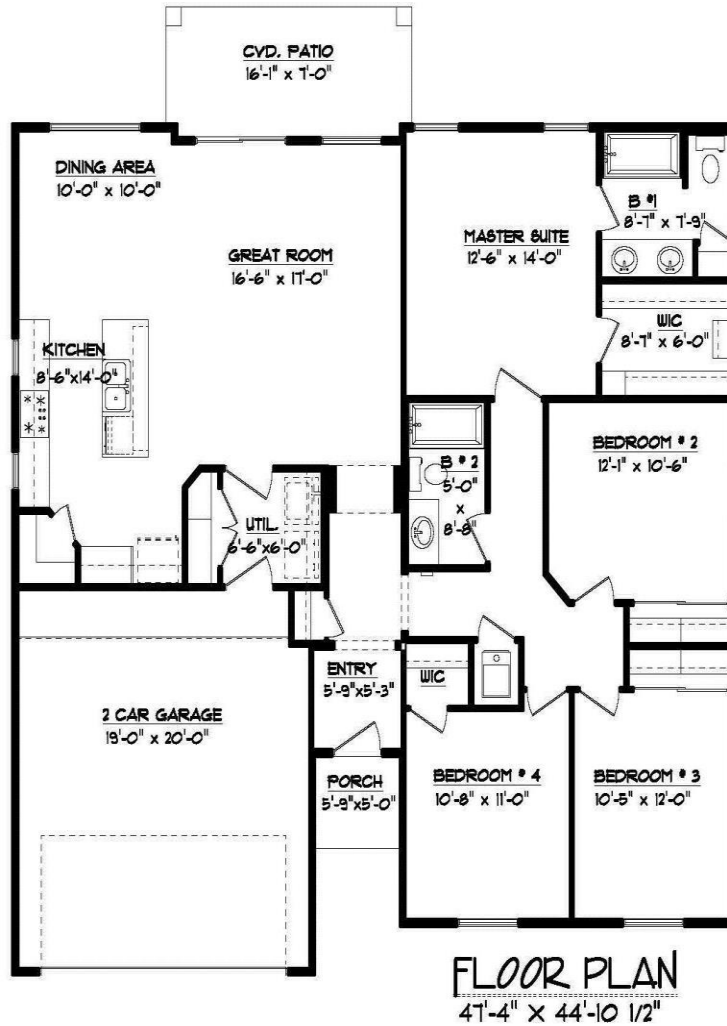

THE TIFFANY

1618 SQFT. – 4 BEDROOMS – 2 BATHROOMS – 2 CAR GARAGE

Build your dream home...

•6300 Escondido Dr. El Paso, TX 79912 •PH: (915) 584-8629 •FX: (915) 225-0087
ELPASOACCENTHOMES.COM

THE TIFFANY

1618 SQFT. – 4 BEDROOMS – 2 BATHROOMS – 2 CAR GARAGE