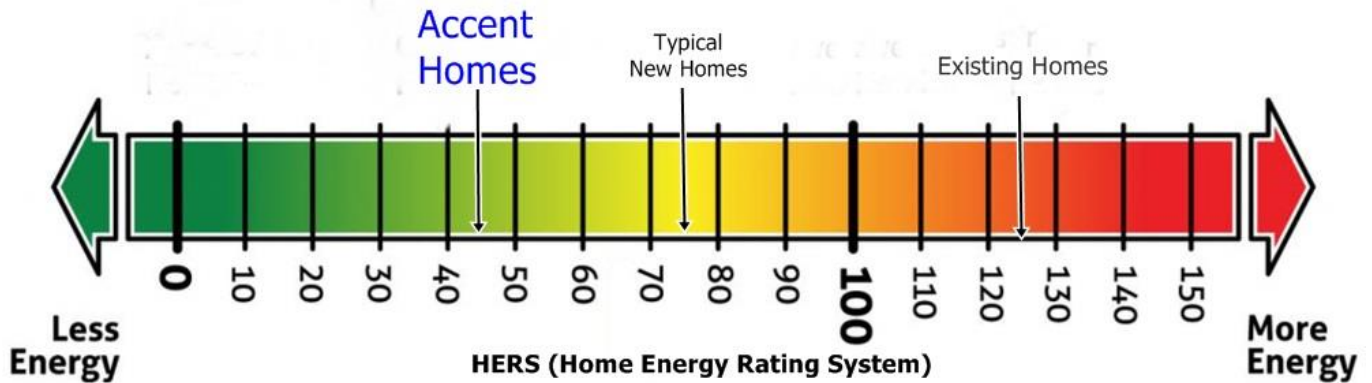

Energy Star Certified EFFICIENCY, COMFORT AND HEALTH

ALL ACCENT HOMES ARE DESIGNED AND BUILT WITH HIGH LEVELS OF ENERGY EFFICIENCY TO MEET AND EXCEED ENERGY STAR PROGRAM STANDARDS.

We not only build your dream home...
we build a cost-effective, healthy home
suited for any climate and the comfort
for you and your loved ones...

Jack Winton